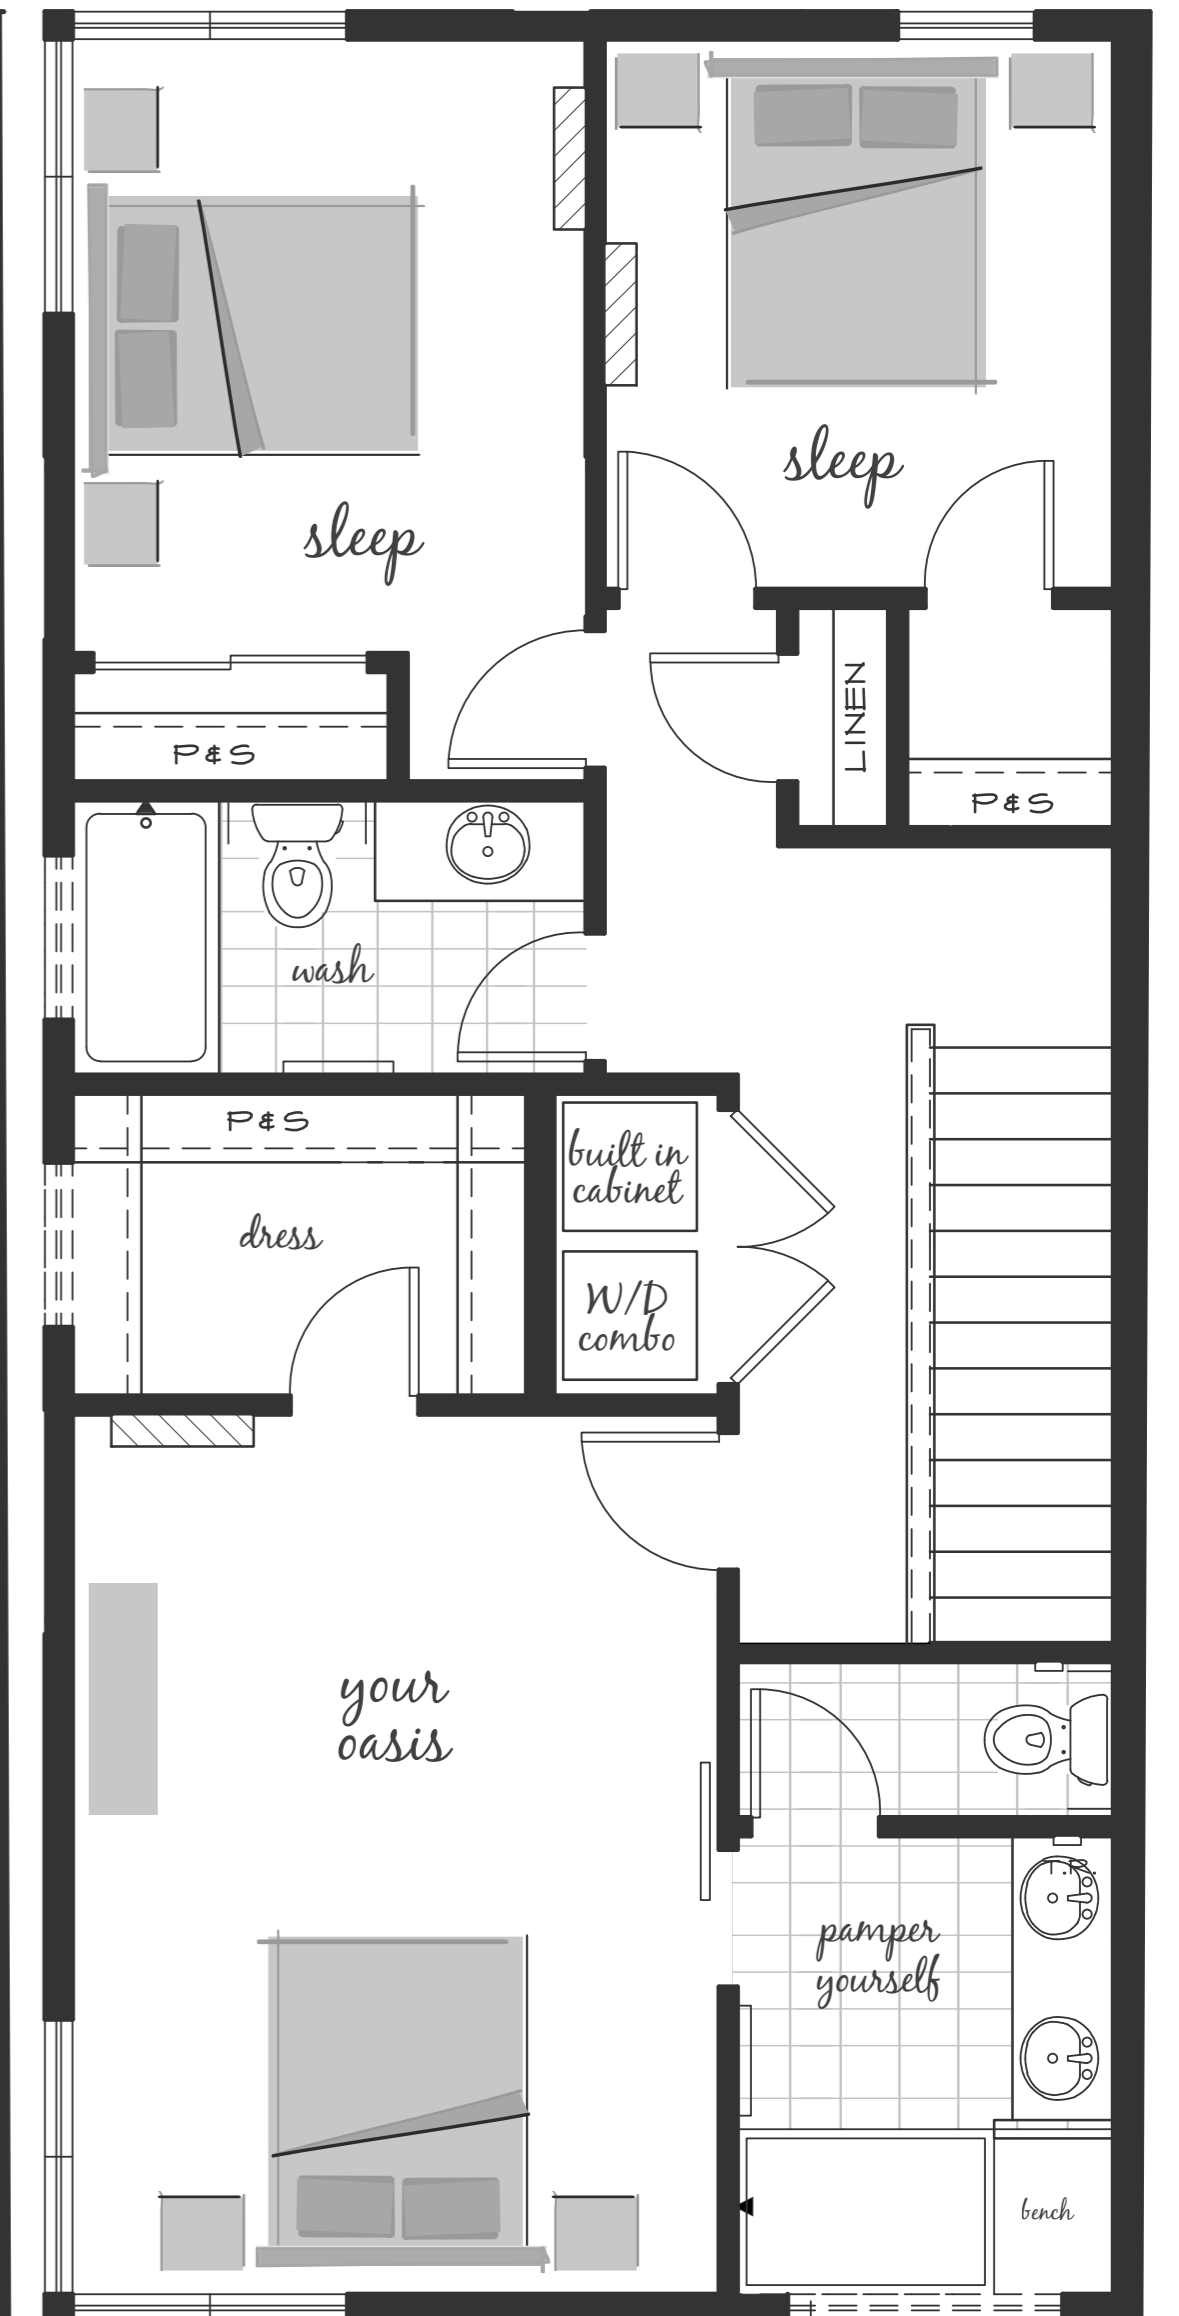

Designer features

Light & Bright End Unit
Spacious Kitchen & Dining
Covered Heated Outdoor Living
Space for the Whole Family

Lower Floor

Main Floor

Upper Floor

Westcott
HOMES

westcotthomes.com