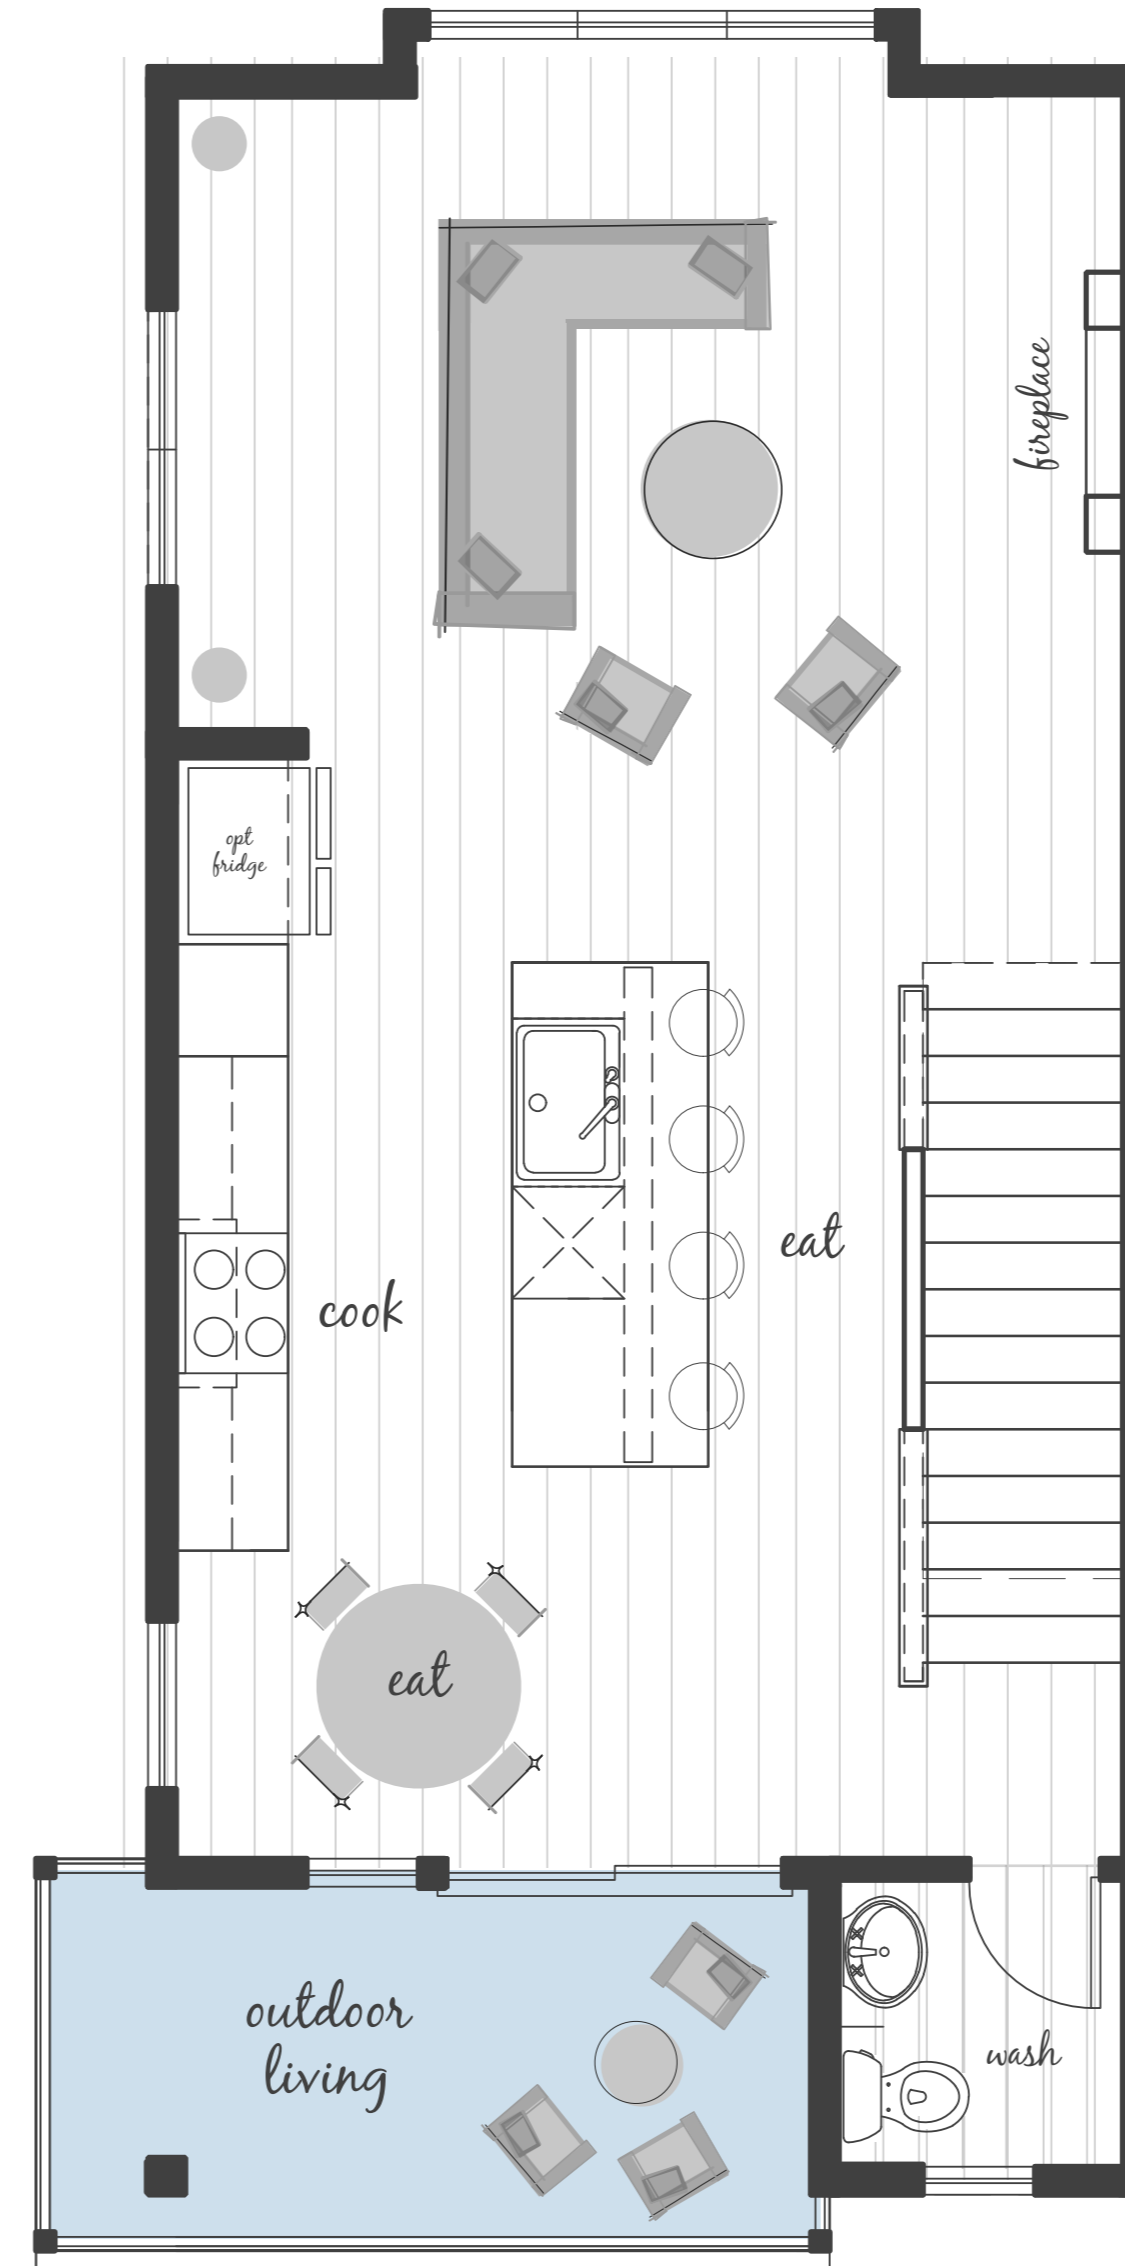

32 DOWNFIELD

sq ft 1646
2A

4 Bedrooms

3.5 Bath

2 Car Garage

Designer features

- Open Concept Living Space
- Light and Bright
- Quartz Countertops
- Heated Outdoor Living

Lower Floor

Main Floor

Upper Floor

Westcott
HOMES

westcotthomes.com