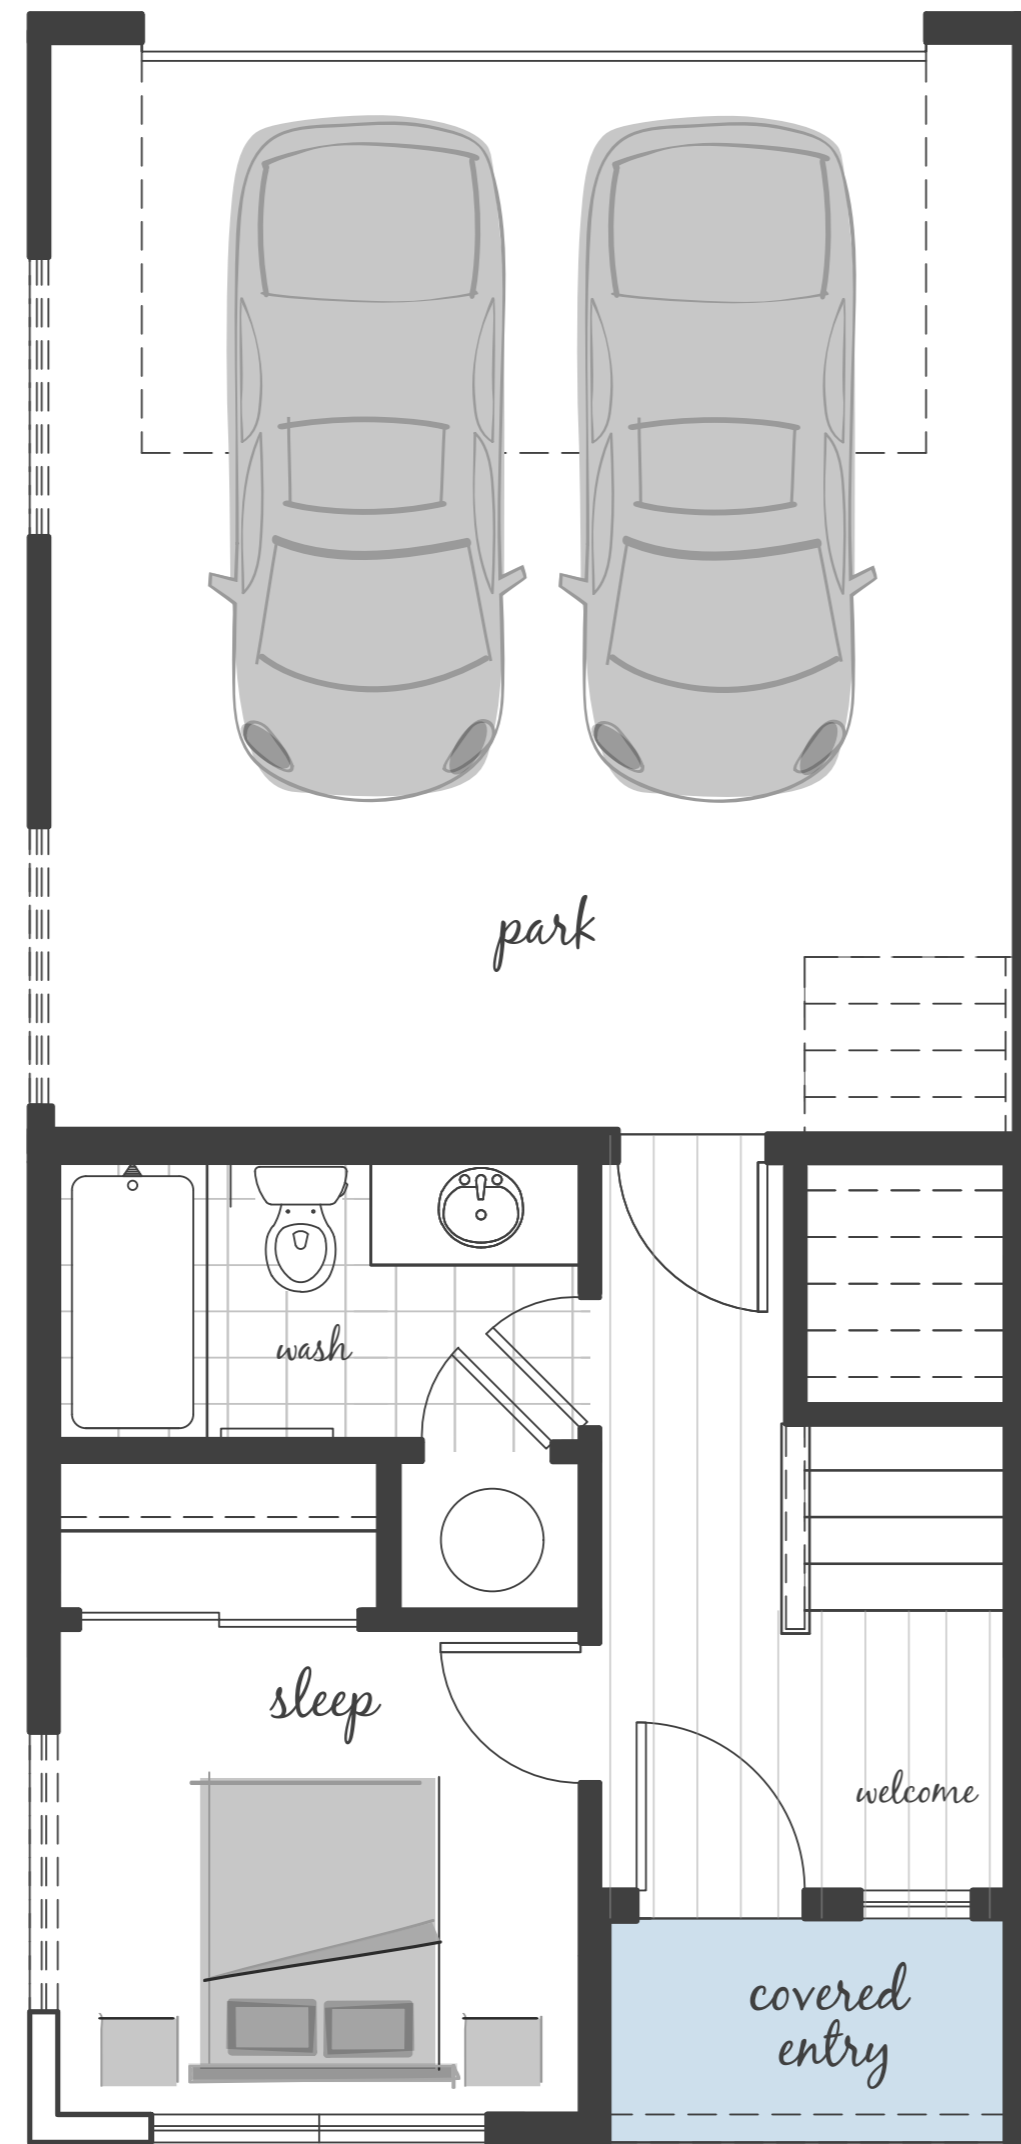

32 DOWNFIELD

sq ft 1646
2A

4 Bedrooms

3.5 Bath

2 Car Garage

Designer features

- Open Concept Living Space
- Light and Bright
- Quartz Countertops
- Heated Outdoor Living

Lower Floor

Main Floor

Upper Floor

Westcott
HOMES

westcotthomes.com