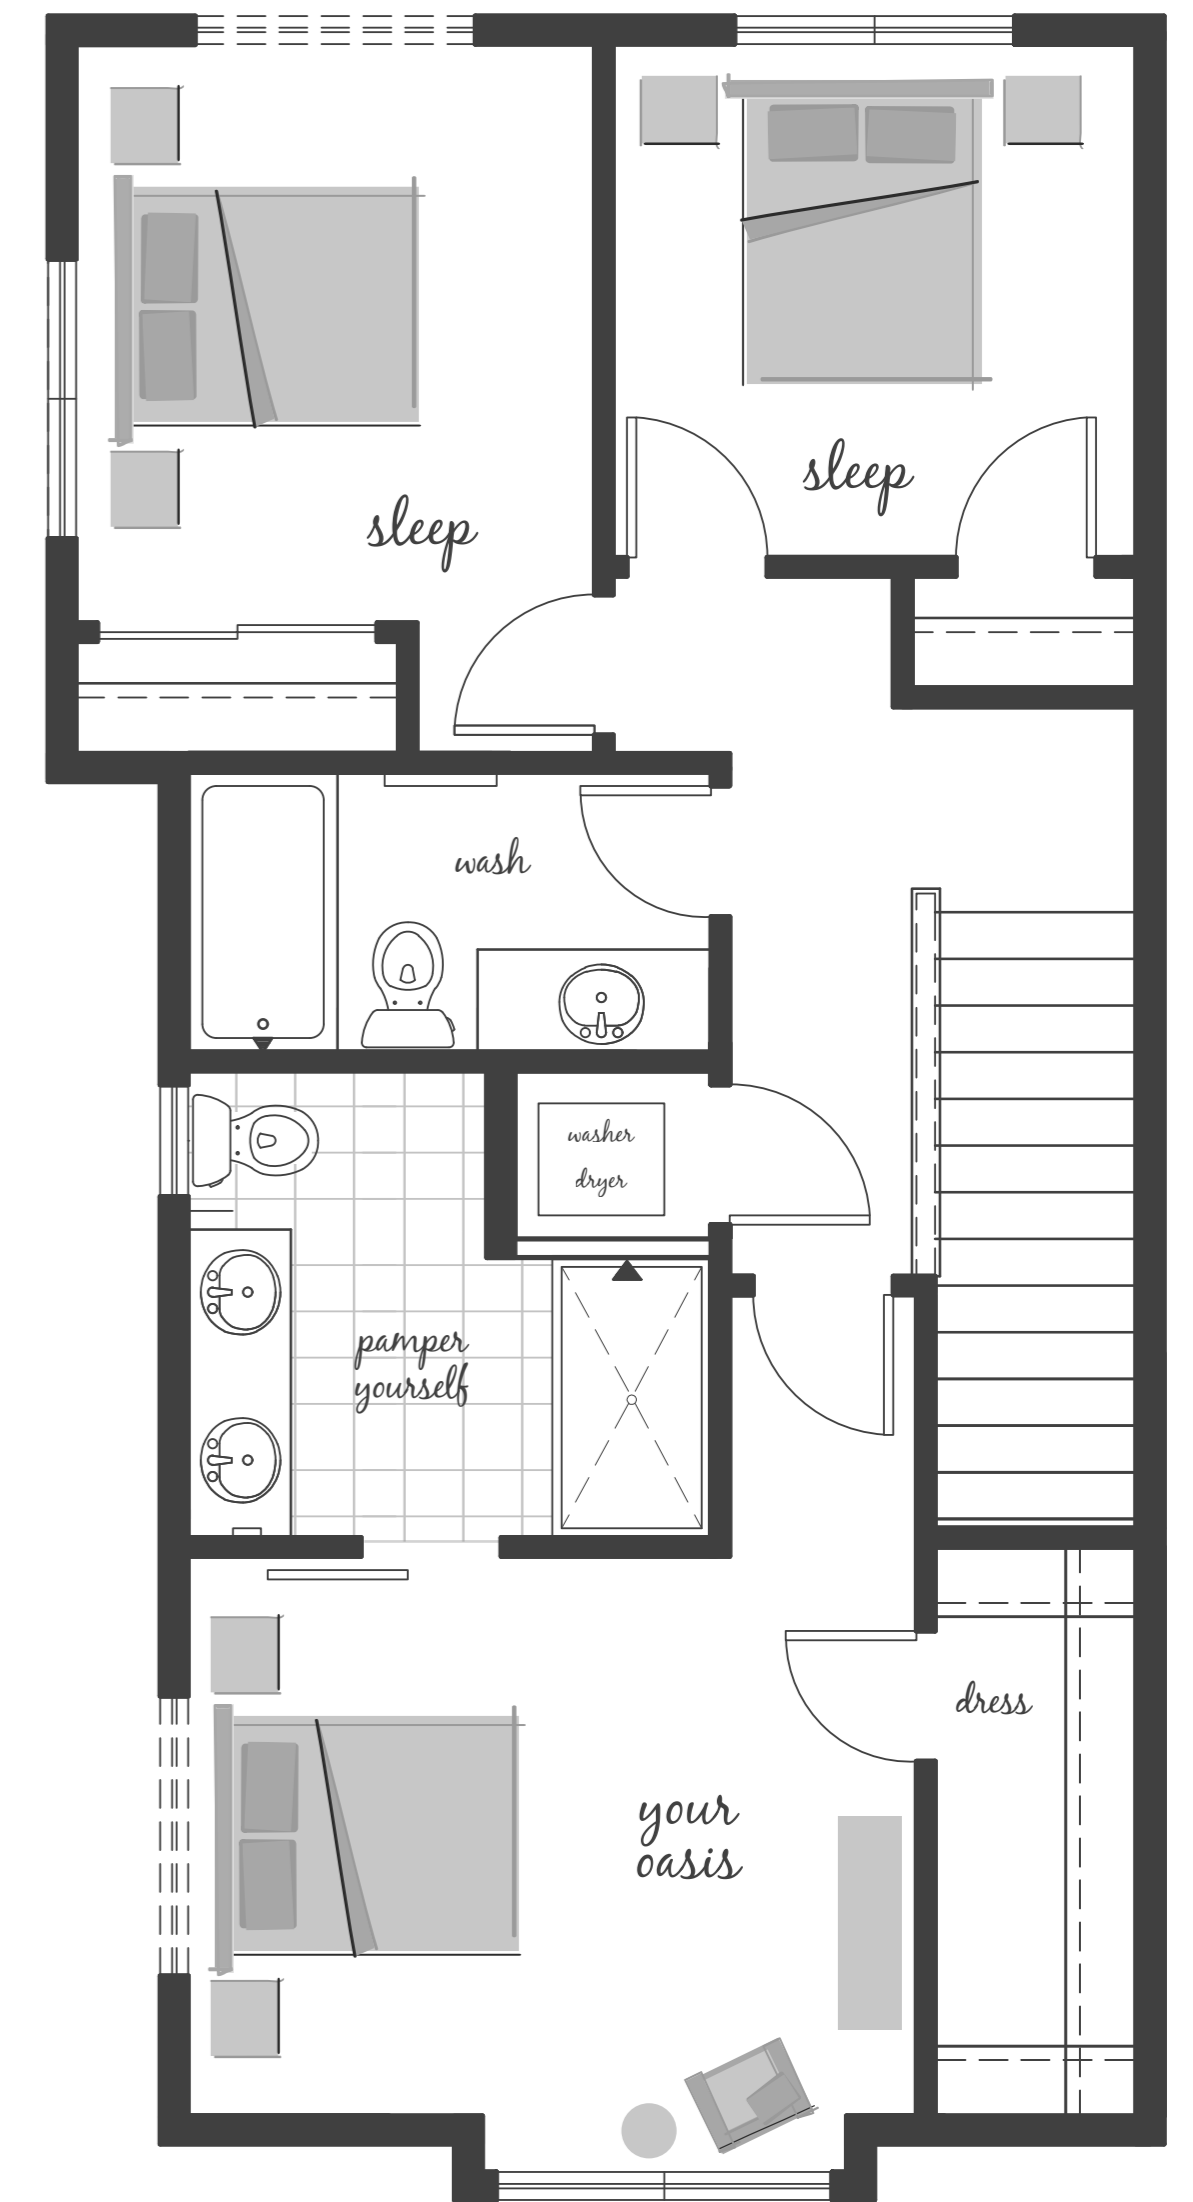

32 DOWNFIELD

sq ft 1646
2A

4 Bedrooms

3.5 Bath

2 Car Garage

Designer features

- Open Concept Living Space
- Light and Bright
- Quartz Countertops
- Heated Outdoor Living

Lower Floor

Main Floor

Upper Floor

Westcott
HOMES

westcotthomes.com