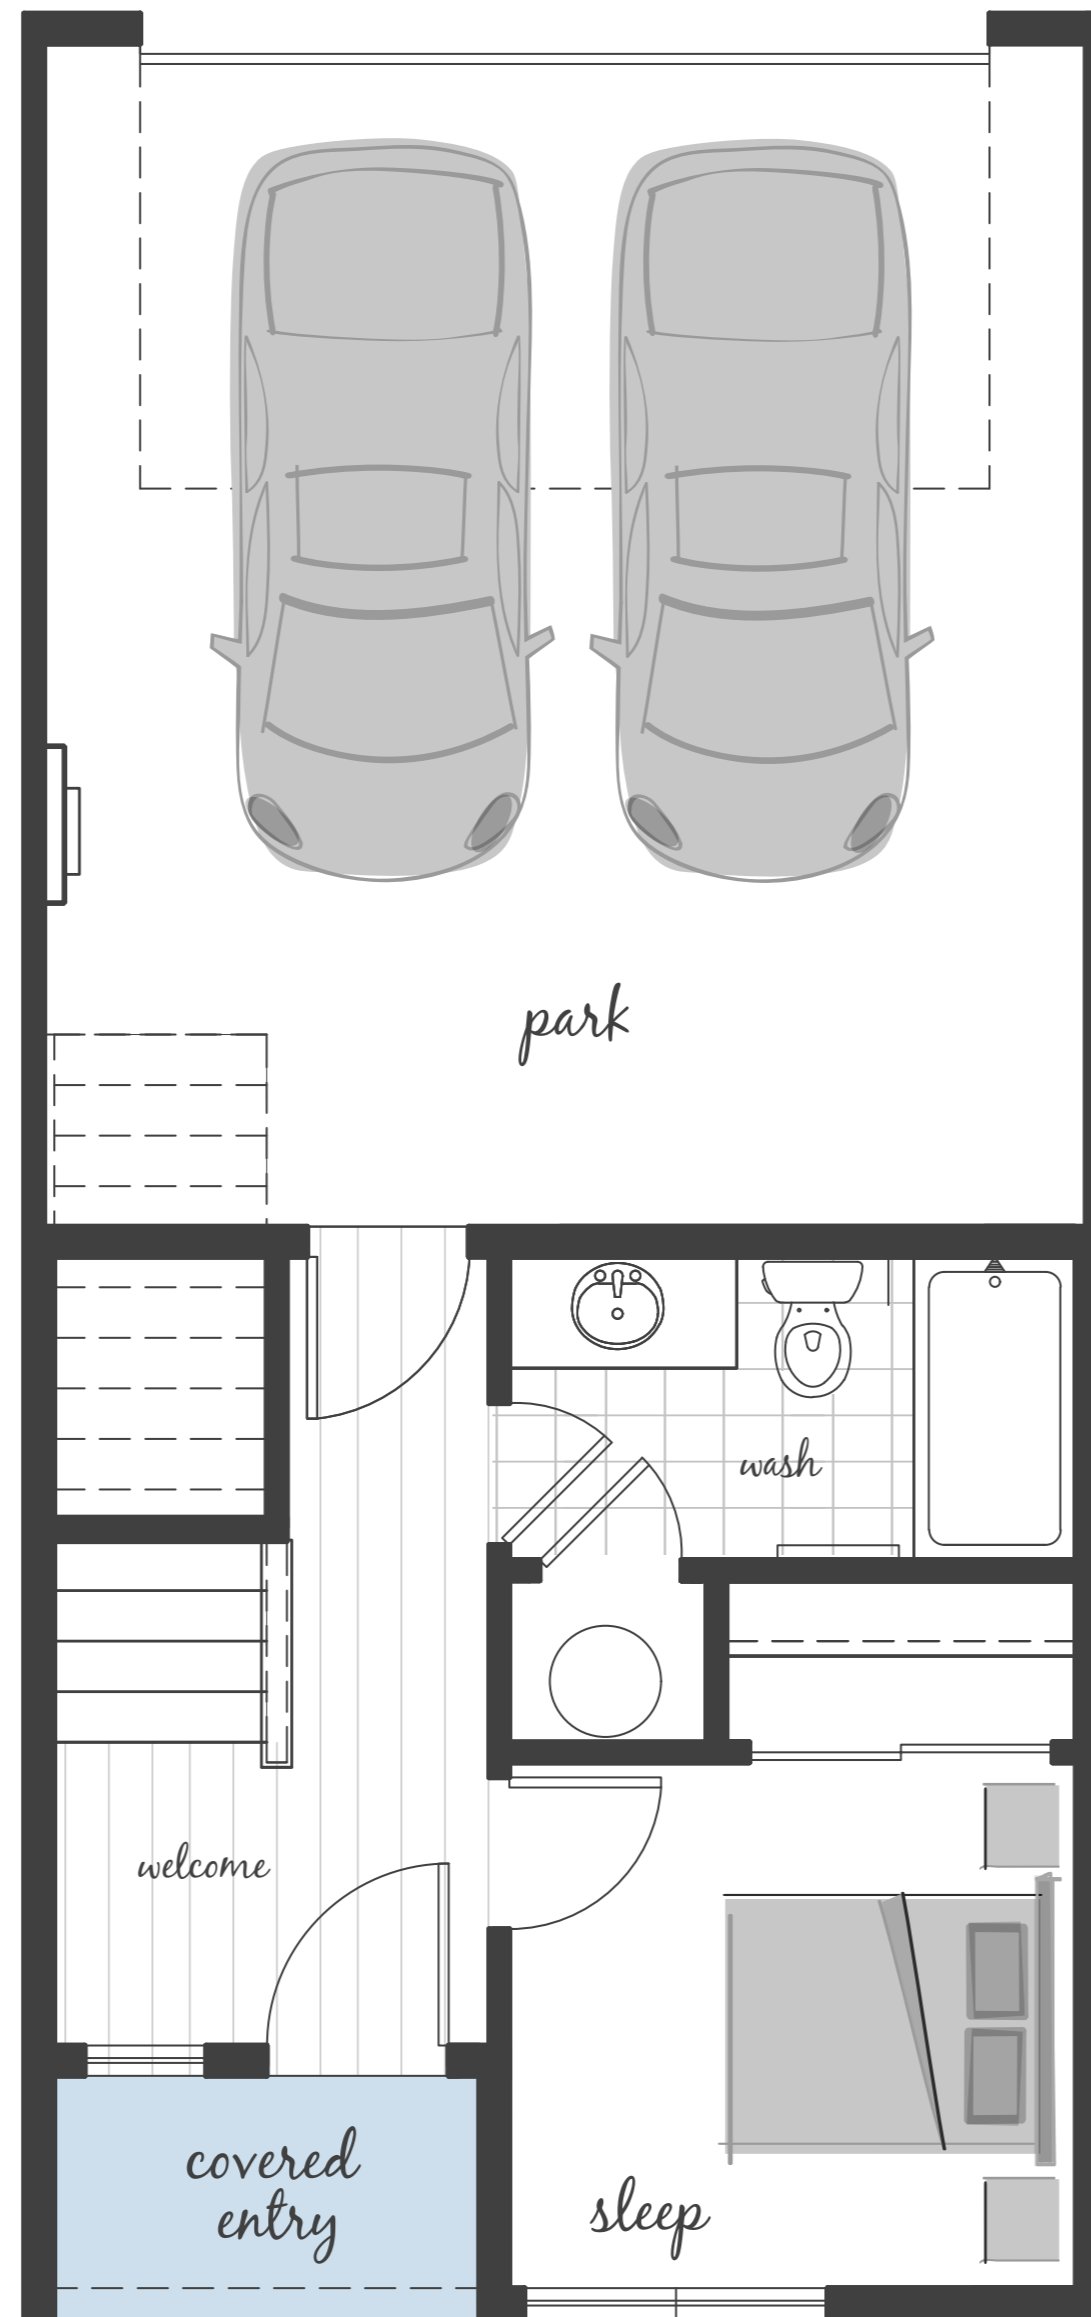

# 32 DOWNFIELD

sq ft **1626**  
**1A**

3 Bedrooms

3.5 Bath

2 Car Garage

## Designer features

- Open Concept Living Space
- Entertainers Kitchen
- Quartz Countertops
- Double Upstairs Suites

Lower Floor

Main Floor

Upper Floor

Westcott  
HOMES

westcotthomes.com