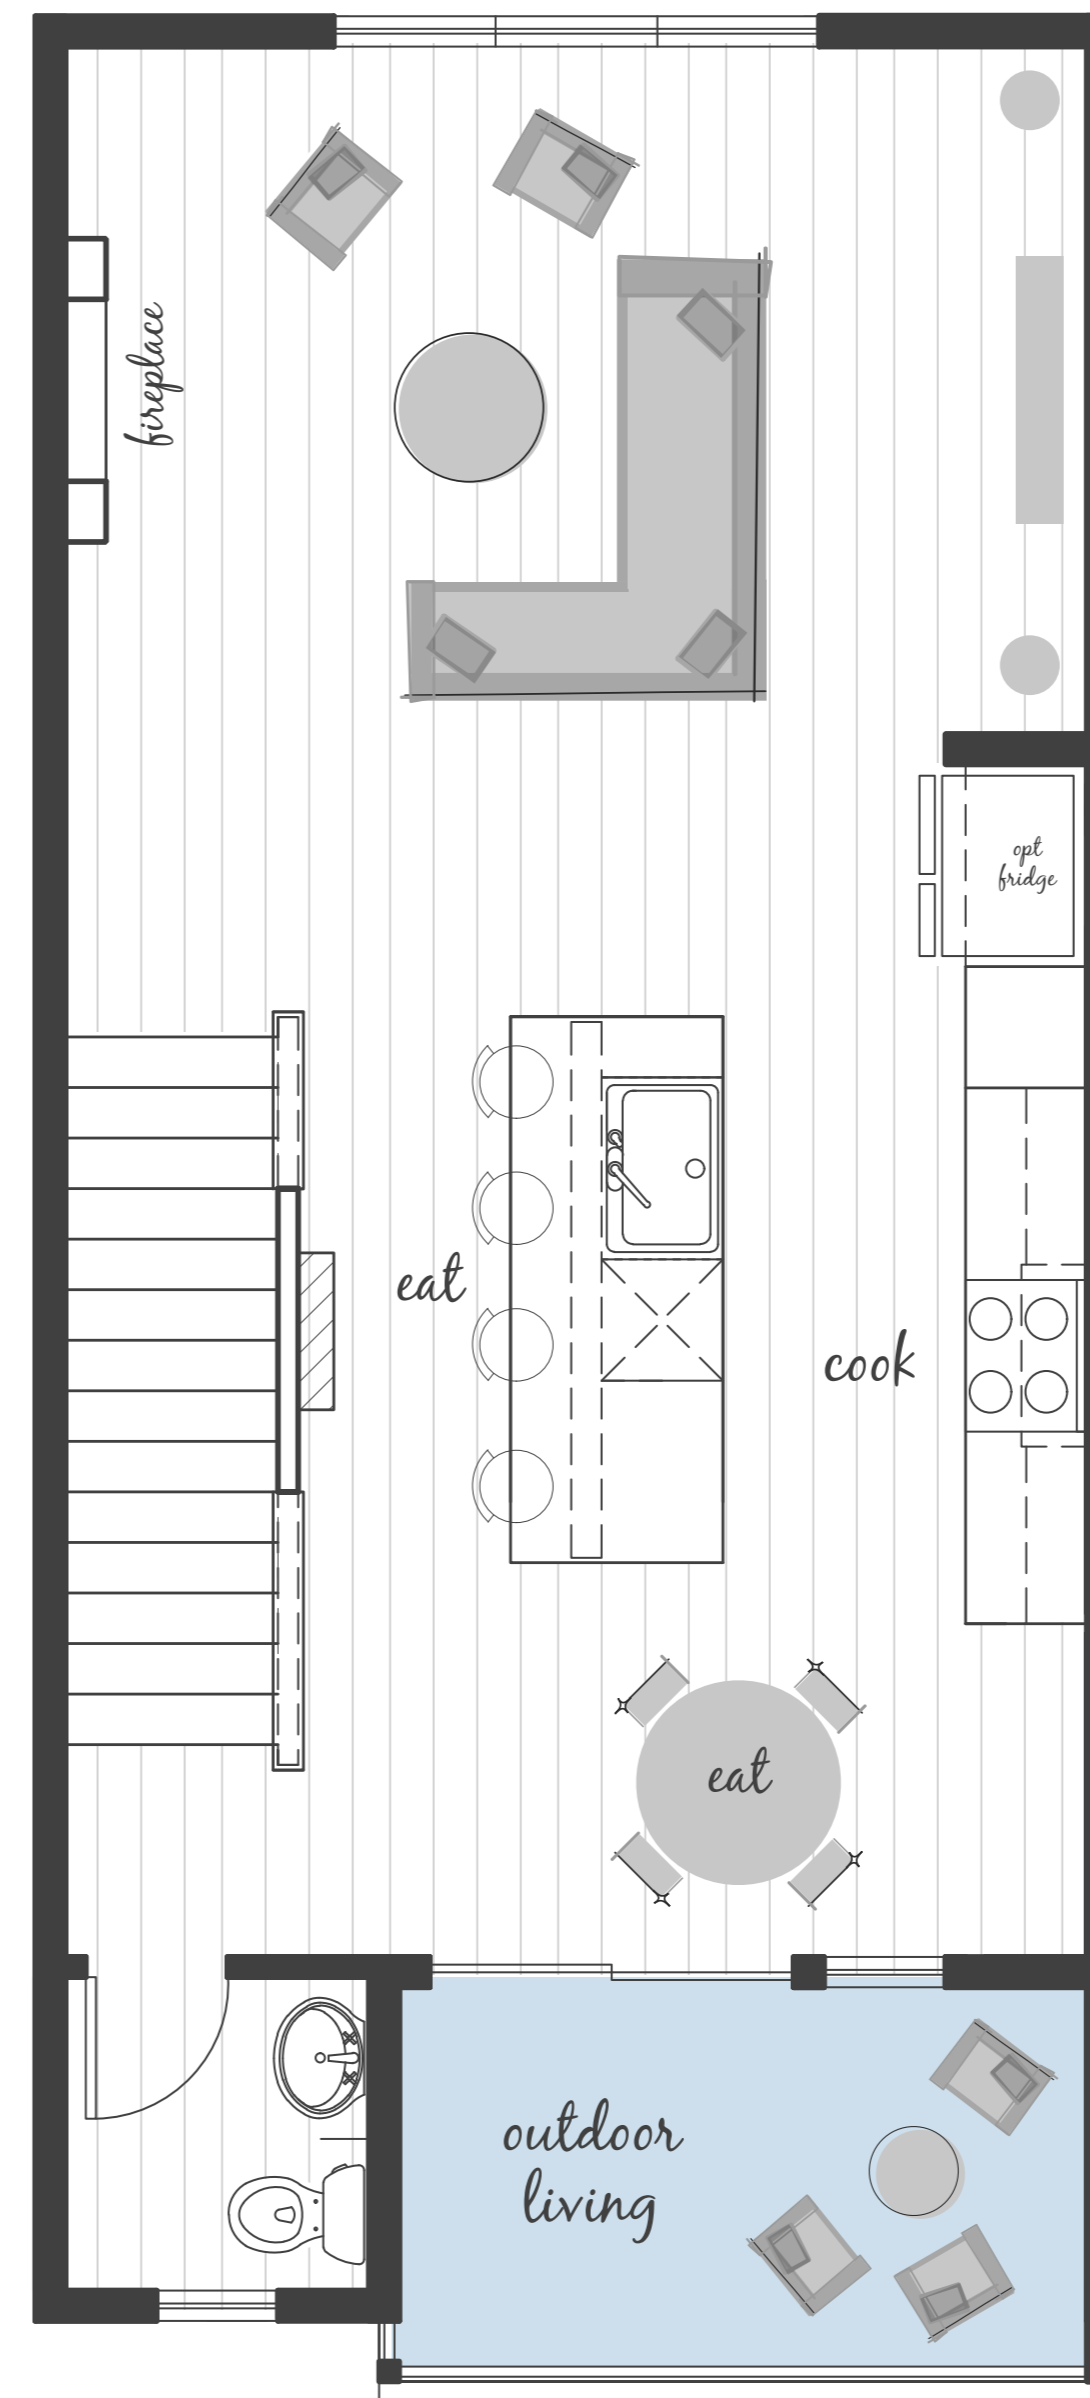

# 32 DOWNFIELD

sq ft **1626**  
**1A**

3 Bedrooms

3.5 Bath

2 Car Garage

## Designer features

- Open Concept Living Space
- Entertainers Kitchen
- Quartz Countertops
- Double Upstairs Suites

Lower Floor

Main Floor

Upper Floor

Westcott  
HOMES

westcotthomes.com