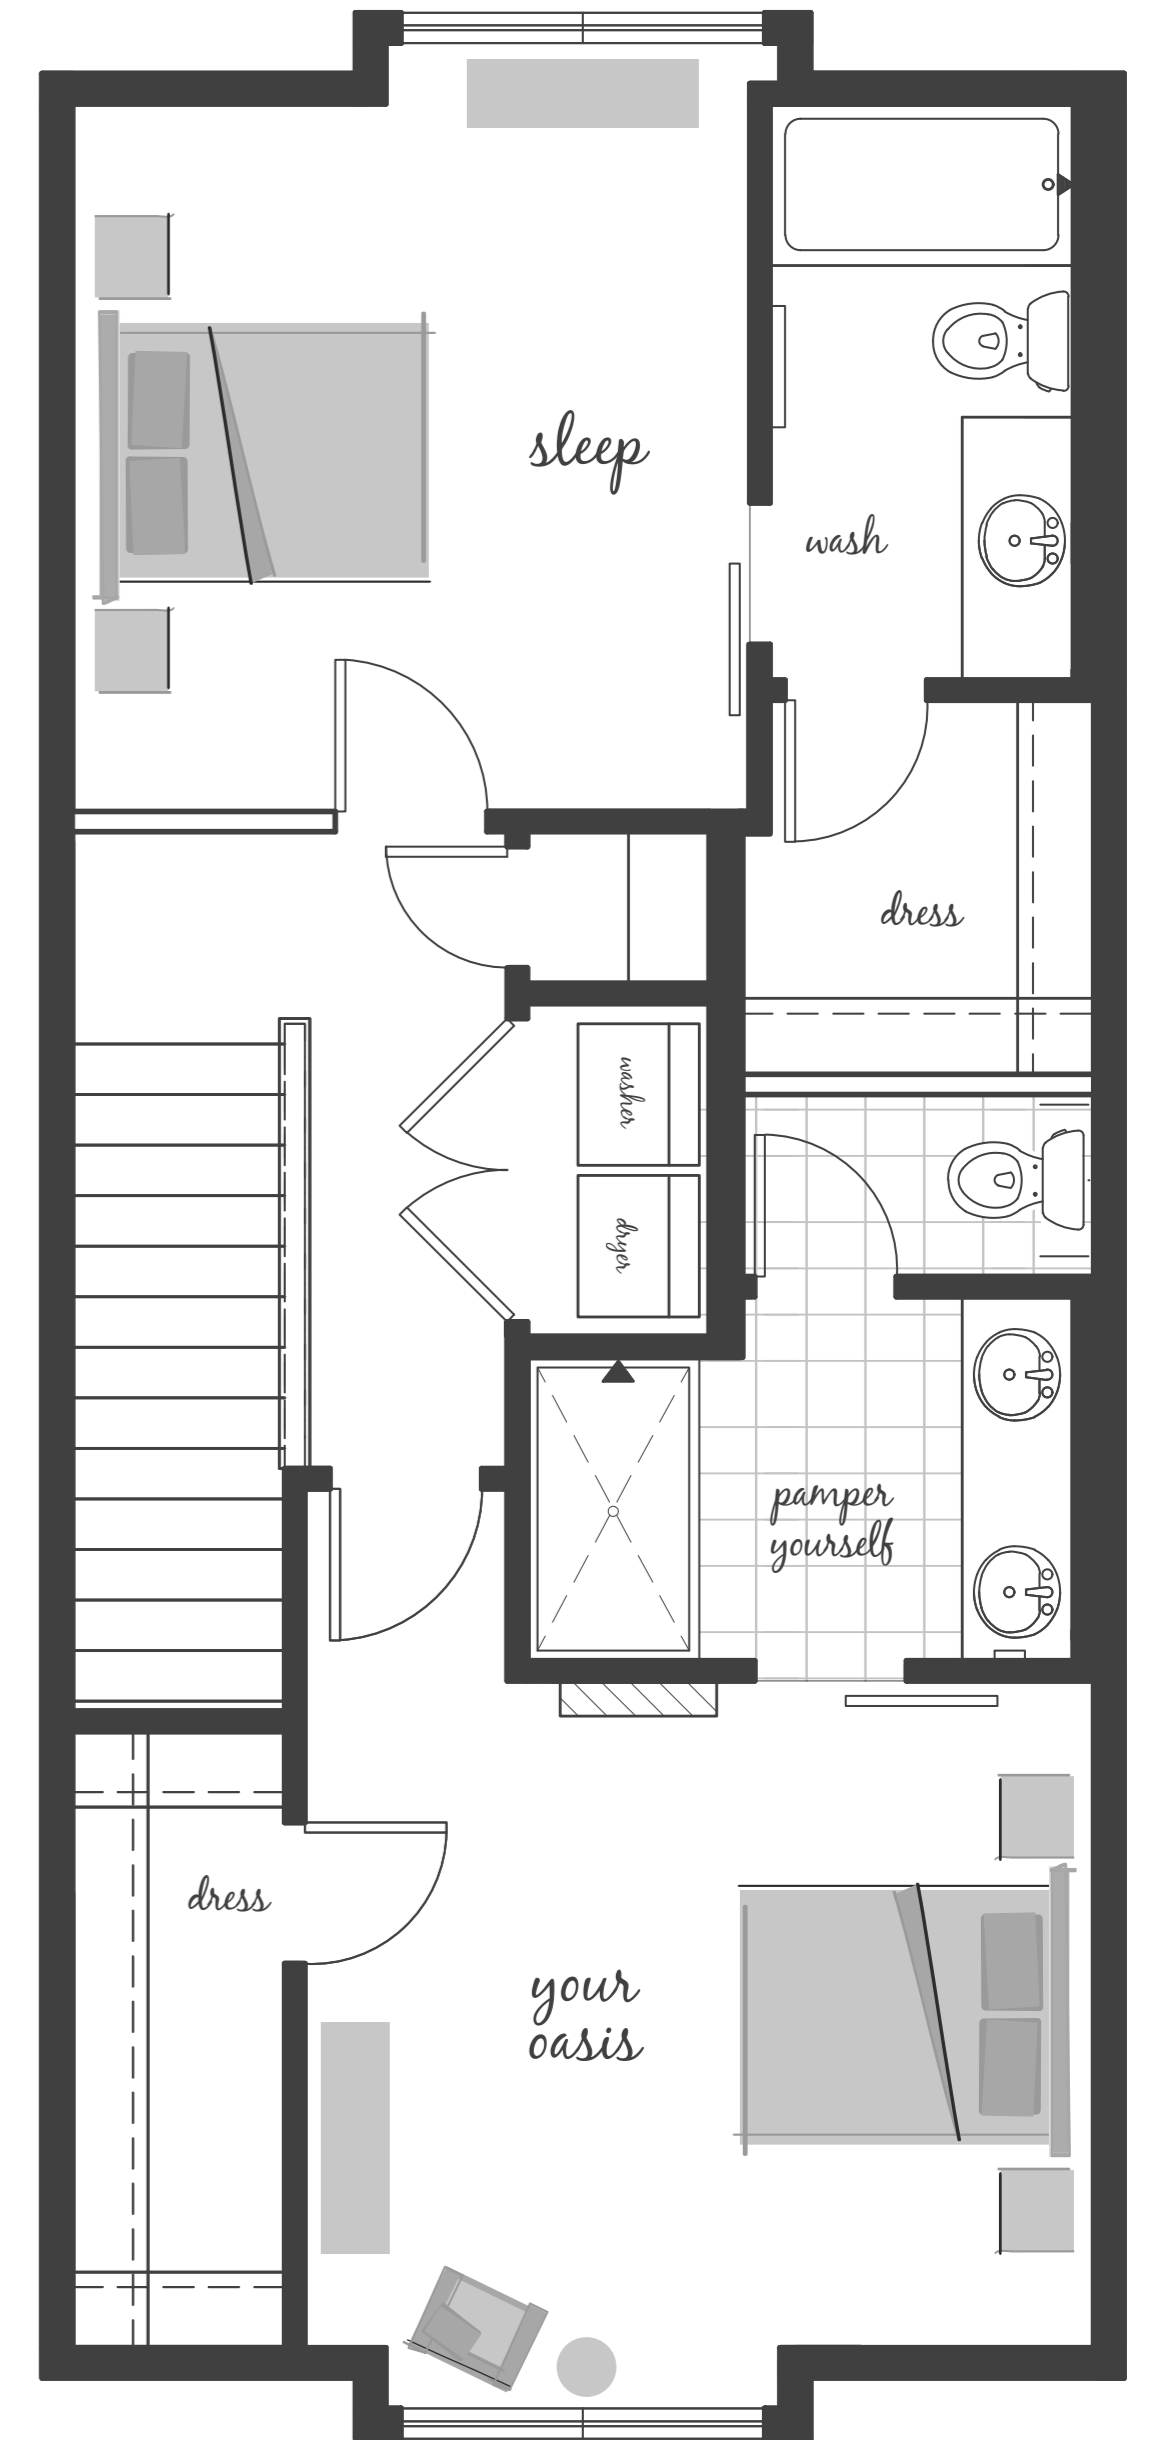

# 32 DOWNFIELD

sq ft **1626**  
**1A**

3 Bedrooms

3.5 Bath

2 Car Garage

## Designer features

- Open Concept Living Space
- Entertainers Kitchen
- Quartz Countertops
- Double Upstairs Suites

Lower Floor

Main Floor

Upper Floor

Westcott  
HOMES

westcotthomes.com